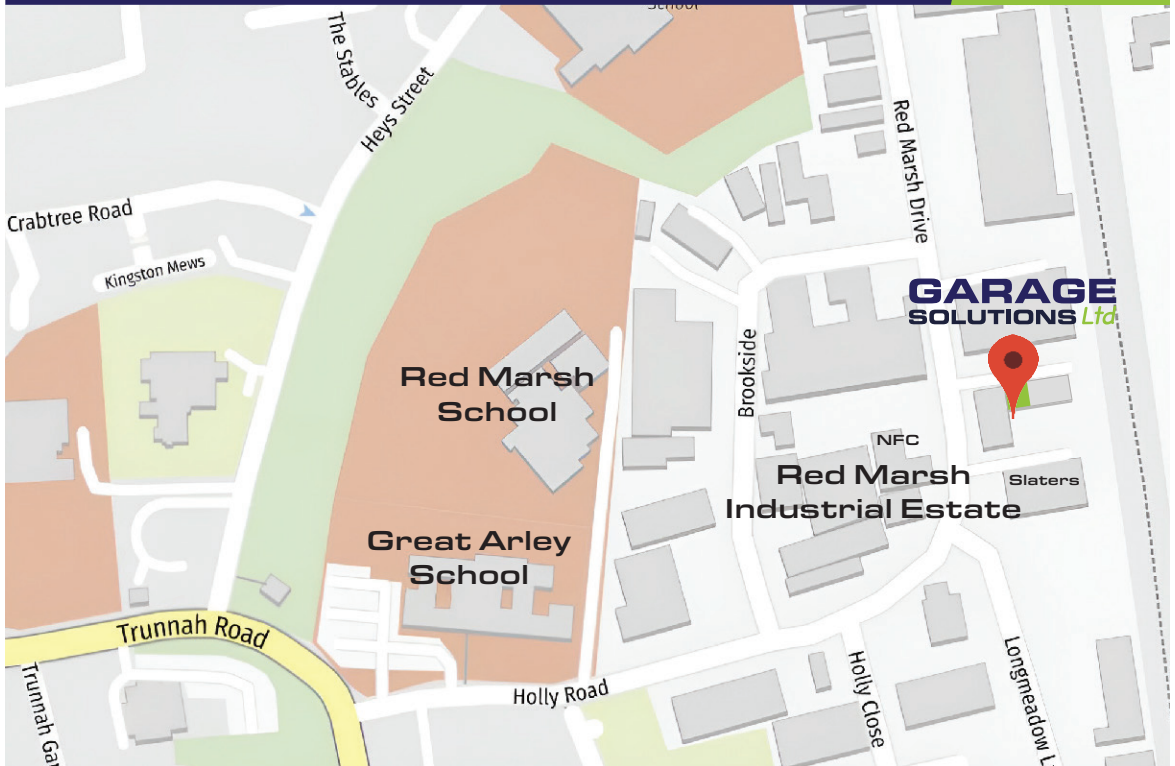

## HOW TO FIND OUR SHOWROOM

Garage Solutions, Unit 4 Fox Court, Redmarsh Drive,  
Redmarsh Industrial Estate, Thornton Cleveleys, FY5 4GW

Travelling from Trunnah Road (Thornton) onto the Industrial Estate

1. Head down Holly Road and follow the road round as it bends to the left. Look out for Slaters garage on the right hand side.
2. As soon as you see Slaters garage turn down the left hand side of the building.
3. Drive through the gate and you will see our building on the left side.

Travelling from Butts Road (Fleetwood direction) onto the Industrial Estate

1. Head **down Redmarsh Drive off Butts Road.**
2. Drive past Cleveleys Tyres which will be on your right hand side.
3. As soon as you see NFC Autocare on the right, you want to turn left directly opposite it.
4. Drive through the gate and you will see our showroom.